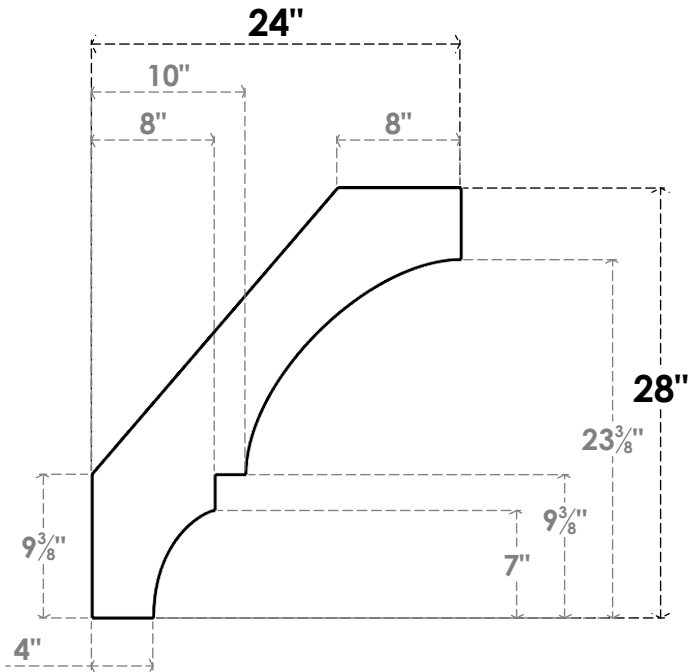

ITEM NUMBER: BRCPC035X24000X28000BOA

3 1/2"W X 24"D X 28"H BALBOA ARCHITECTURAL GRADE PVC CLOSED KNEE BRACE

SIDE PROFILE

FRONT PROFILE

ISOMETRIC

EKENA MILLWORK
2300 WEST MAIN ST.
CLARKSVILLE, TX 75426
TOLL FREE: 866-607-0453
WWW.EKENAMILLWORK.COM