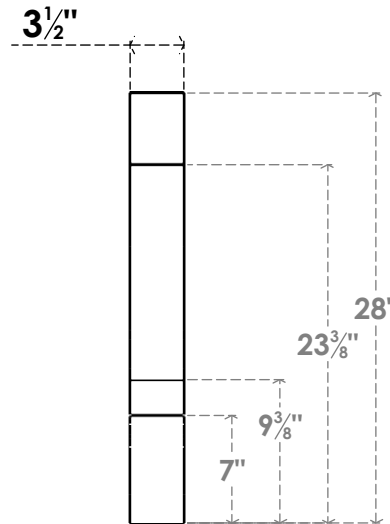

ITEM NUMBER: BRCPC035X24000X28000BOA

3 1/2"W X 24"D X 28"H BALBOA ARCHITECTURAL GRADE PVC CLOSED KNEE BRACE

SIDE PROFILE

FRONT PROFILE

ISOMETRIC

EKENA MILLWORK
2300 WEST MAIN ST.
CLARKSVILLE, TX 75426
TOLL FREE: 866-607-0453
WWW.EKENAMILLWORK.COM